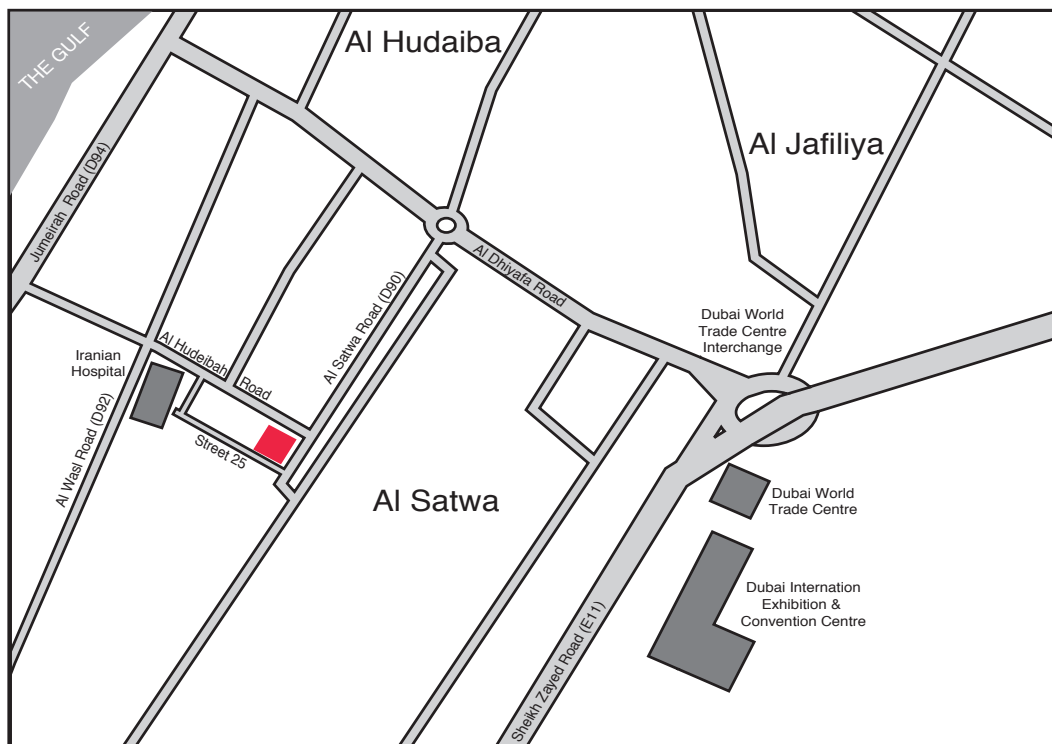

Follow the signs from the Jumeirah Beach Road to get onto the Al Wasl Road, which runs parallel to the Jumeirah Beach Road and drive towards Dubai. Continue along the Al Wasl Road until you reach the traffic lights in front of the Iranian Hospital and turn right past the Iranian Hospital onto Al Hudeibah Road. Turn right at the end of Al Hudeibah Road on to Al Satwa Road and then right again into Street 25. Spot On is in Rose House, which is the third office building on the right hand side of the road.

Coming from Dubai International Airport:

Take the Al Garhoud Road over the Al Garhoud Bridge and towards Sheikh Zayed Road and Abu Dhabi. Just before reaching the Dubai World Trade Centre interchange, follow the signs to Satwa and take the filter road off to the flyover on the right (not the underpass on the left side of the road). The flyover will take you onto Al Dhiyafah Road and towards the Dhiyafah Roundabout. Turn left at the Al Dhiyafah Roundabout into Al Satwa Road and drive down the road until you reach the Emirat petrol station on the left hand side. Take the second right turning after the petrol station (not the right turning opposite the petrol station, but the right turning after that) onto Street 25. Spot On is in Rose House, which is the third office building on the right hand side of the road.

Office location

Spot On Public Relations
Office 311 & 312
3rd Floor, Rose House
Street 25
Satwa, Dubai

DUBAI